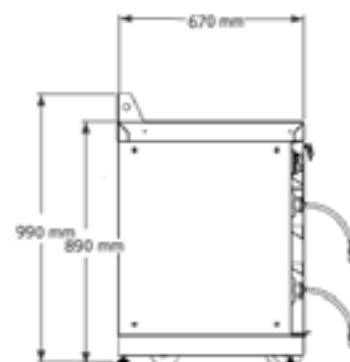

N°	Code	Quantity
1	AT-EN-D90/05	2
2	AT-EN-D90/3AVV	1
3	AT-EN-WS1340-TD	1
4	AT-EN-PE2	1

→ W 1340 mm

↗ D 670 mm

Composition A

N°	Code	Quantity
1	AT-EN-D90/05	1
2	AT-EN-D90/5AVV	1
3	AT-EN-WS1340-TD	1
4	AT-EN-PE2	1

→ W 1340 mm

↗ D 670 mm

Composition B

N°	Code	Quantity
1	AT-EN-D90/05	1
2	AT-EN-D90/3AVV	1
3	AT-EN-WS2010-TD	1
4	AT-EN-PE3	1
5	AT-EN-M90/1.5	1

→ W 2010 mm

↗ D 670 mm

Composition C

N°	Code	Quantity
1	AT-EN-D90/3AVV	2
2	AT-EN-D90/TD	1
3	AT-EN-WS2010-TD	1
4	AT-EN-PE3	1
5	AT-EN-M90/1	1

→ W 2010 mm

↗ D 670 mm

Composition D