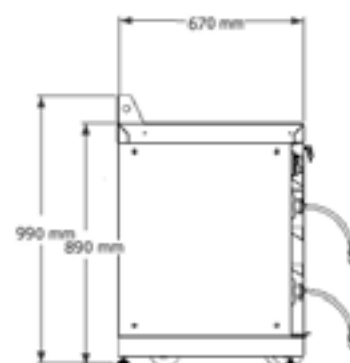

N°	Code	Quantity
1	AT-EN-D90/05	2
2	AT-EN-D90/3AVV	1
3	AT-EN-WS1340-TD	1
4	AT-EN-PE2	1

→ W 1340 mm

↗ D 670 mm

Composition A

N°	Code	Quantity
1	AT-EN-D90/05	1
2	AT-EN-D90/5AVV	1
3	AT-EN-WS1340-TD	1
4	AT-EN-PE2	1

→ W 1340 mm

↗ D 670 mm

Composition B

N°	Code	Quantity
1	AT-EN-D90/05	1
2	AT-EN-D90/3AVV	1
3	AT-EN-WS2010-TD	1
4	AT-EN-PE3	1
5	AT-EN-M90/1.5	1

→ W 2010 mm

↗ D 670 mm

Composition C

N°	Code	Quantity
1	AT-EN-D90/3AVV	2
2	AT-EN-D90/TD	1
3	AT-EN-WS2010-TD	1
4	AT-EN-PE3	1
5	AT-EN-M90/1	1

→ W 2010 mm

↗ D 670 mm

Composition D