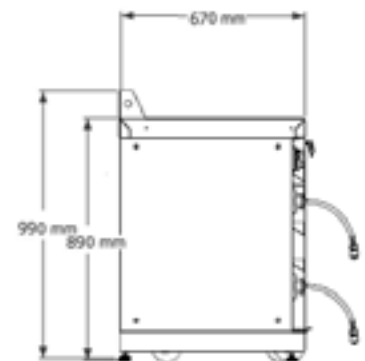

N°	Code	Quantity
1	AT-EN-D90/05	2
2	AT-EN-D90/3AVV	1
3	AT-EN-WS1340-TD	1
4	AT-EN-PE2	1

→ W 1340 mm

↗ D 670 mm

Composition A

N°	Code	Quantity
1	AT-EN-D90/05	1
2	AT-EN-D90/5AVV	1
3	AT-EN-WS1340-TD	1
4	AT-EN-PE2	1

→ W 1340 mm

↗ D 670 mm

Composition B

N°	Code	Quantity
1	AT-EN-D90/05	1
2	AT-EN-D90/3AVV	1
3	AT-EN-WS2010-TD	1
4	AT-EN-PE3	1
5	AT-EN-M90/1.5	1

→ W 2010 mm

↗ D 670 mm

Composition C

N°	Code	Quantity
1	AT-EN-D90/3AVV	2
2	AT-EN-D90/TD	1
3	AT-EN-WS2010-TD	1
4	AT-EN-PE3	1
5	AT-EN-M90/1	1

→ W 2010 mm

↗ D 670 mm

Composition D