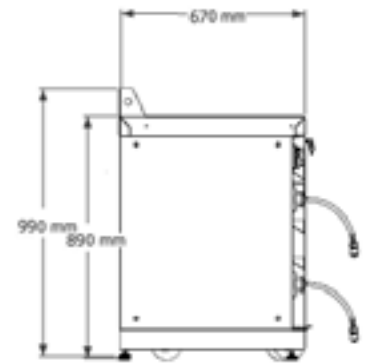

N°	Code	Quantity
1	AT-EN-D90/05	2
2	AT-EN-D90/3AVV	1
3	AT-EN-WS1340-TD	1
4	AT-EN-PE2	1

→ W 1340 mm

↗ D 670 mm

Composition A

N°	Code	Quantity
1	AT-EN-D90/05	1
2	AT-EN-D90/5AVV	1
3	AT-EN-WS1340-TD	1
4	AT-EN-PE2	1

→ W 1340 mm

↗ D 670 mm

Composition B

N°	Code	Quantity
1	AT-EN-D90/05	1
2	AT-EN-D90/3AVV	1
3	AT-EN-WS2010-TD	1
4	AT-EN-PE3	1
5	AT-EN-M90/1.5	1

→ W 2010 mm

↗ D 670 mm

Composition C

N°	Code	Quantity
1	AT-EN-D90/3AVV	2
2	AT-EN-D90/TD	1
3	AT-EN-WS2010-TD	1
4	AT-EN-PE3	1
5	AT-EN-M90/1	1

→ W 2010 mm

↗ D 670 mm

Composition D